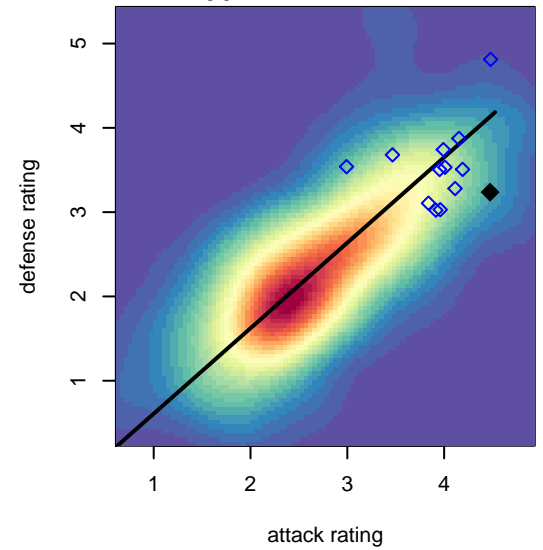

# San Diego SC Academy Navy B98

San Diego SC  
 San Diego, CAS  
 B98 total strength=1912  
 attack=87.75 defense=25.45  
 fall league = SCDL FI1 U16

alt names used:  
 San Diego Soccer Club B98 ACADEMY Navy

Venues played:  
 2013 SoCal National Cup B98  
 2014 SCDL FI1 U16

**San Diego SC Academy Navy B98**  
 Dots are actual minus expected GF (blue circles) and GA (red triangles).  
 Blue line is smoothed change in attack strength. Red is smoothed change in defense strength.

**attack and defense variance (black dot)  
relative to other teams  
and top 10 in region**

**attack and defense rating  
relative to others at age  
and all opponents in last 13 months**

**attack and defense rating  
relative to others at age  
and all opponents in last 13 months**

**Performance relative to 13 month average**

**Performance relative to 13 month average**

Distribution of opponents  
 Red = Lose zone, Blue = Win zone, Green = Even  
 Black line separates win/lose zones