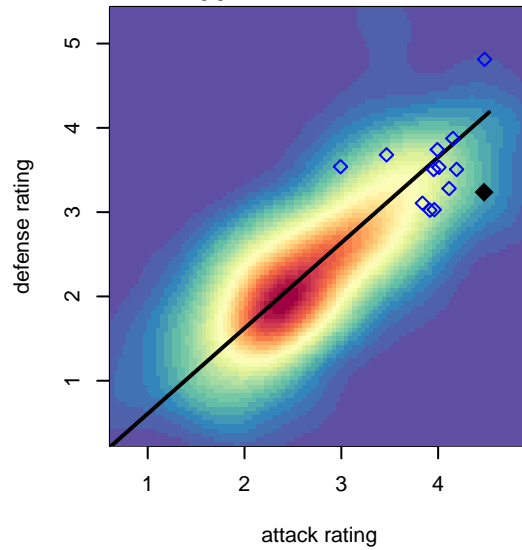

# San Diego SC Academy Navy B98

San Diego SC  
 San Diego, CAS  
 B98 total strength=1912  
 attack=87.75 defense=25.45  
 fall league = SCDL FI1 U16

alt names used:  
 San Diego Soccer Club B98 ACADEMY Navy

Venues played:  
 2013 SoCal National Cup B98  
 2014 SCDL FI1 U16

**San Diego SC Academy Navy B98**  
 Dots are actual minus expected GF (blue circles) and GA (red triangles).  
 Blue line is smoothed change in attack strength. Red is smoothed change in defense strength.

**attack and defense variance (black dot)  
relative to other teams  
and top 10 in region**

**attack and defense rating  
relative to others at age  
and all opponents in last 13 months**

**attack and defense rating  
relative to others at age  
and all opponents in last 13 months**

**Performance relative to 13 month average**

**Performance relative to 13 month average**

Distribution of opponents  
 Red = Lose zone, Blue = Win zone, Green = Even  
 Black line separates win/lose zones